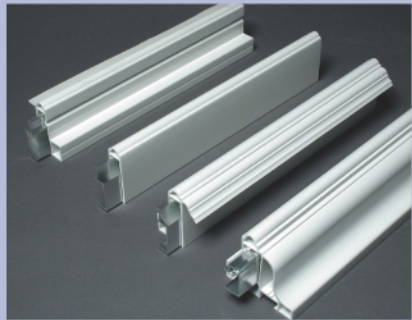

Pre-installed traction corners for quick frame assembly and tight 45° corners. Only 4 screws required per frame. Patent Pending.

Pre-punched installation holes and slots.

Hinges, pre-mounted on panels and frames, and having removable pins for quick assembly. Complimentary hinge and frame shims included.

Removable tilt-bar for easy cleaning and maintenance. Patent Pending.

Style caps with spring loaded buttons for no magnet installation. Patent Pending.

Choice of aluminum reinforced frames.

The Luminaris product is manufactured entirely within our facility. From design and PVC processing to finished and packaged shutters.