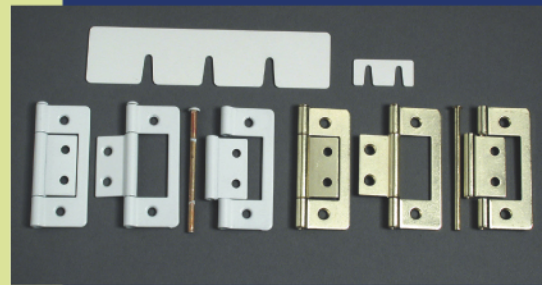

Pre-installed traction corners for quick frame assembly and tight 45° corners. Only 4 screws required per frame. Patent Pending.

Pre-punched installation holes and slots.

Hinges, pre-mounted on panels and frames, and having removable pins for quick assembly. Complimentary hinge and frame shims included.

Removable tilt-bar for easy cleaning and maintenance. Patent Pending.

Style caps with spring loaded buttons for no magnet installation. Patent Pending.

Choice of aluminum reinforced frames.

The Luminaris product is manufactured entirely within our facility. From design and PVC processing to finished and packaged shutters.