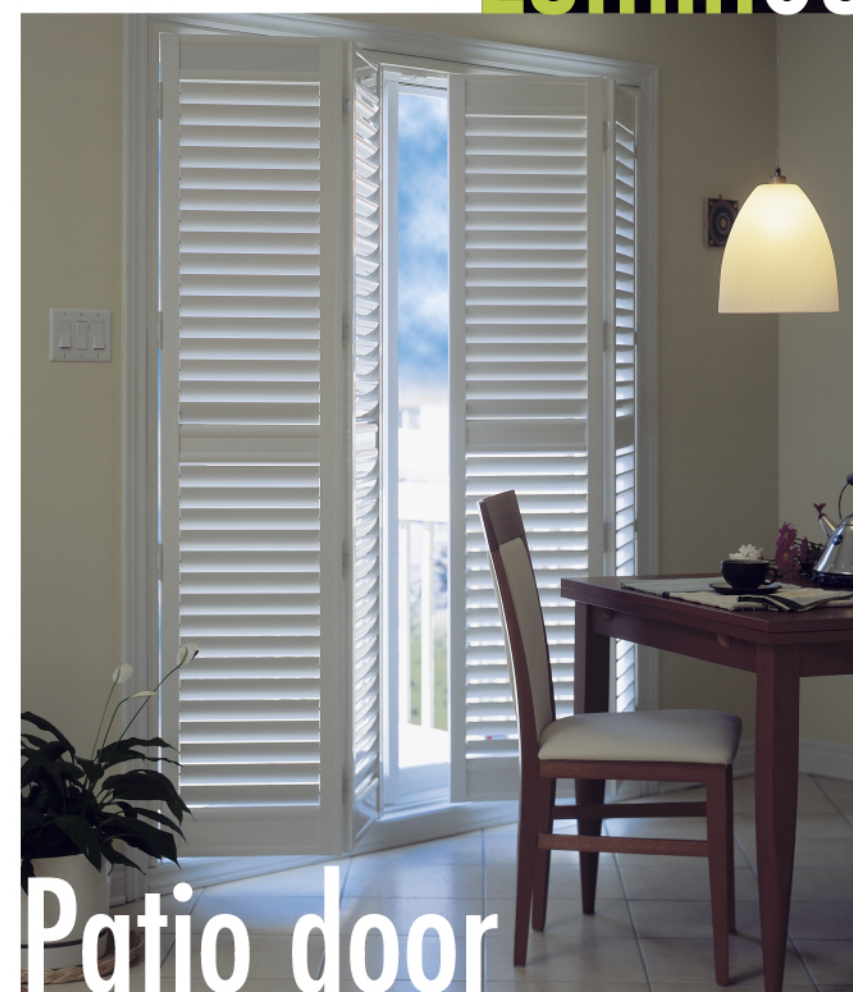

CLASSIQUE
3 3/8" louvers

Luxurious

Decorative

Luminaris Shutters provide the perfect blend of elegance, durability and modern functionality.

The shutters are manufactured using the highest quality outdoor grade PVC. The material will resist discoloration from UV exposure as well as chipping, cracking, and warping. All plastic components and accessories are manufactured using the same fire-retardant, color-matched material resulting in a uniform finish.

In addition, our shutters are reinforced with an aluminum skeleton delivering years of trouble free, maintenance free operation. All Luminaris Shutters are backed by our 15 year Limited Warranty.

Classique

2 3/8" louvers

Perfect view

Every Luminaris Shutter is custom made to fit your window and to suit your decor. Choose Perfect View for a contemporary look that allows operation with merely a touch or Classique for a more traditional look. Available in a choice of frames as well as louver sizes, these shutters will add style, character and warmth to any room in your home. These Shutters are ideal for high humidity environments such as bathrooms and kitchens and will be simple to maintain with regular dusting and washing with soap and water.

Luminous

Invisible dividers

Bright and luminous or serene and peaceful, adjust the levels of privacy and light by easy operation of the louvers; or have a little of both with the Invisible Divider.

*Quality, beauty
and elegance*

**LUMINARIS
SHUTTERS**

Patio door